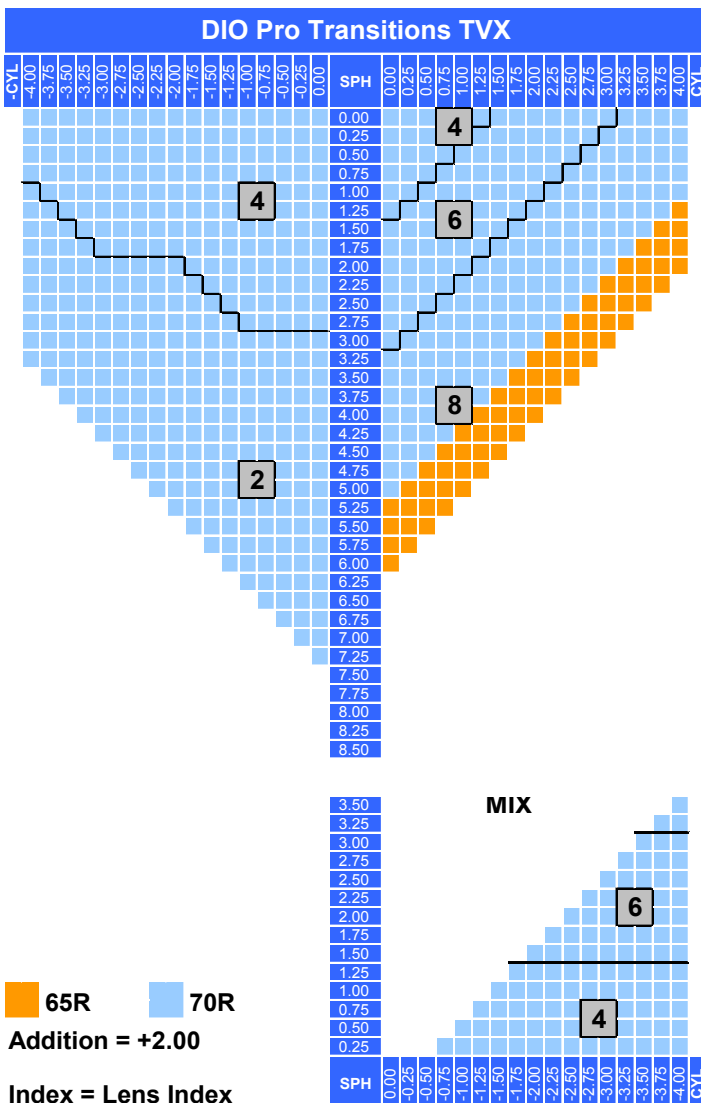

DIO Pro Transitions TVX

Specification

Material	TVX	Addition (dpt)	0.75~3.50
Refractive Index	1.53	Base curve	2.25~8.25BC
Gravity	1.11	Max Diameters (mm)	76
Abbe Value	45	Fitting Height (mm)	14/16/18/20
UV cut off (nm)	400	Available Corridor length (mm)	7/9/11/13
Color	Grey/Brown	ID Mark	EDF

Lens Features

- Dynamic Vision Optimization
- Ray tracing optimization
- Wider intermediate & near vision
- Rx compensation with wearer's parameters
- Individual pre-decentration
- Optimized corridor lengths

Power Chart

Lens Marking Layout

Add-on Features

- Precal
- Remote Edging
- Special thickness
- Rx compensation
- Decentration
- Hi cylinder (4-6)
- Prism ($\leq 4 \Delta$)
- Mirror coating

※ When your prescription is over of range, please contact us directly.